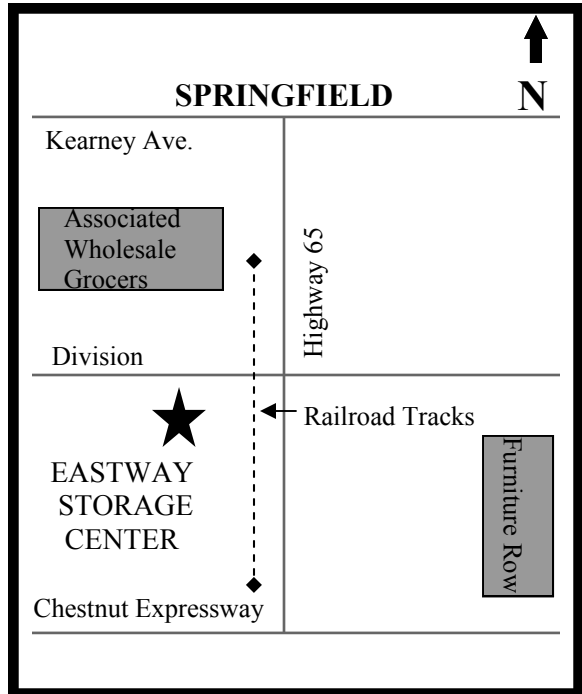

- Gated Entry
- Climate Control Storage
- Security Fenced w/ Surveillance Cameras
- Handicap Accessible Units

Tel: 417-864-STOR (7867)

EASTWAY STORAGE

Enclosed RV & Boat Storage

**Contractors Welcome
Business Deliveries
Accepted**